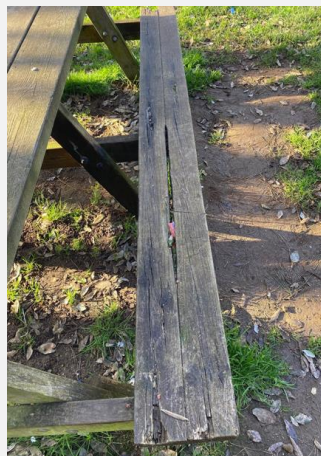

Large gaps and rotten sections on seat plank

Price to replace seating plank £

Includes VAT

Yes / No

Declaration

Signed:

Date:

Name:

On behalf of:-