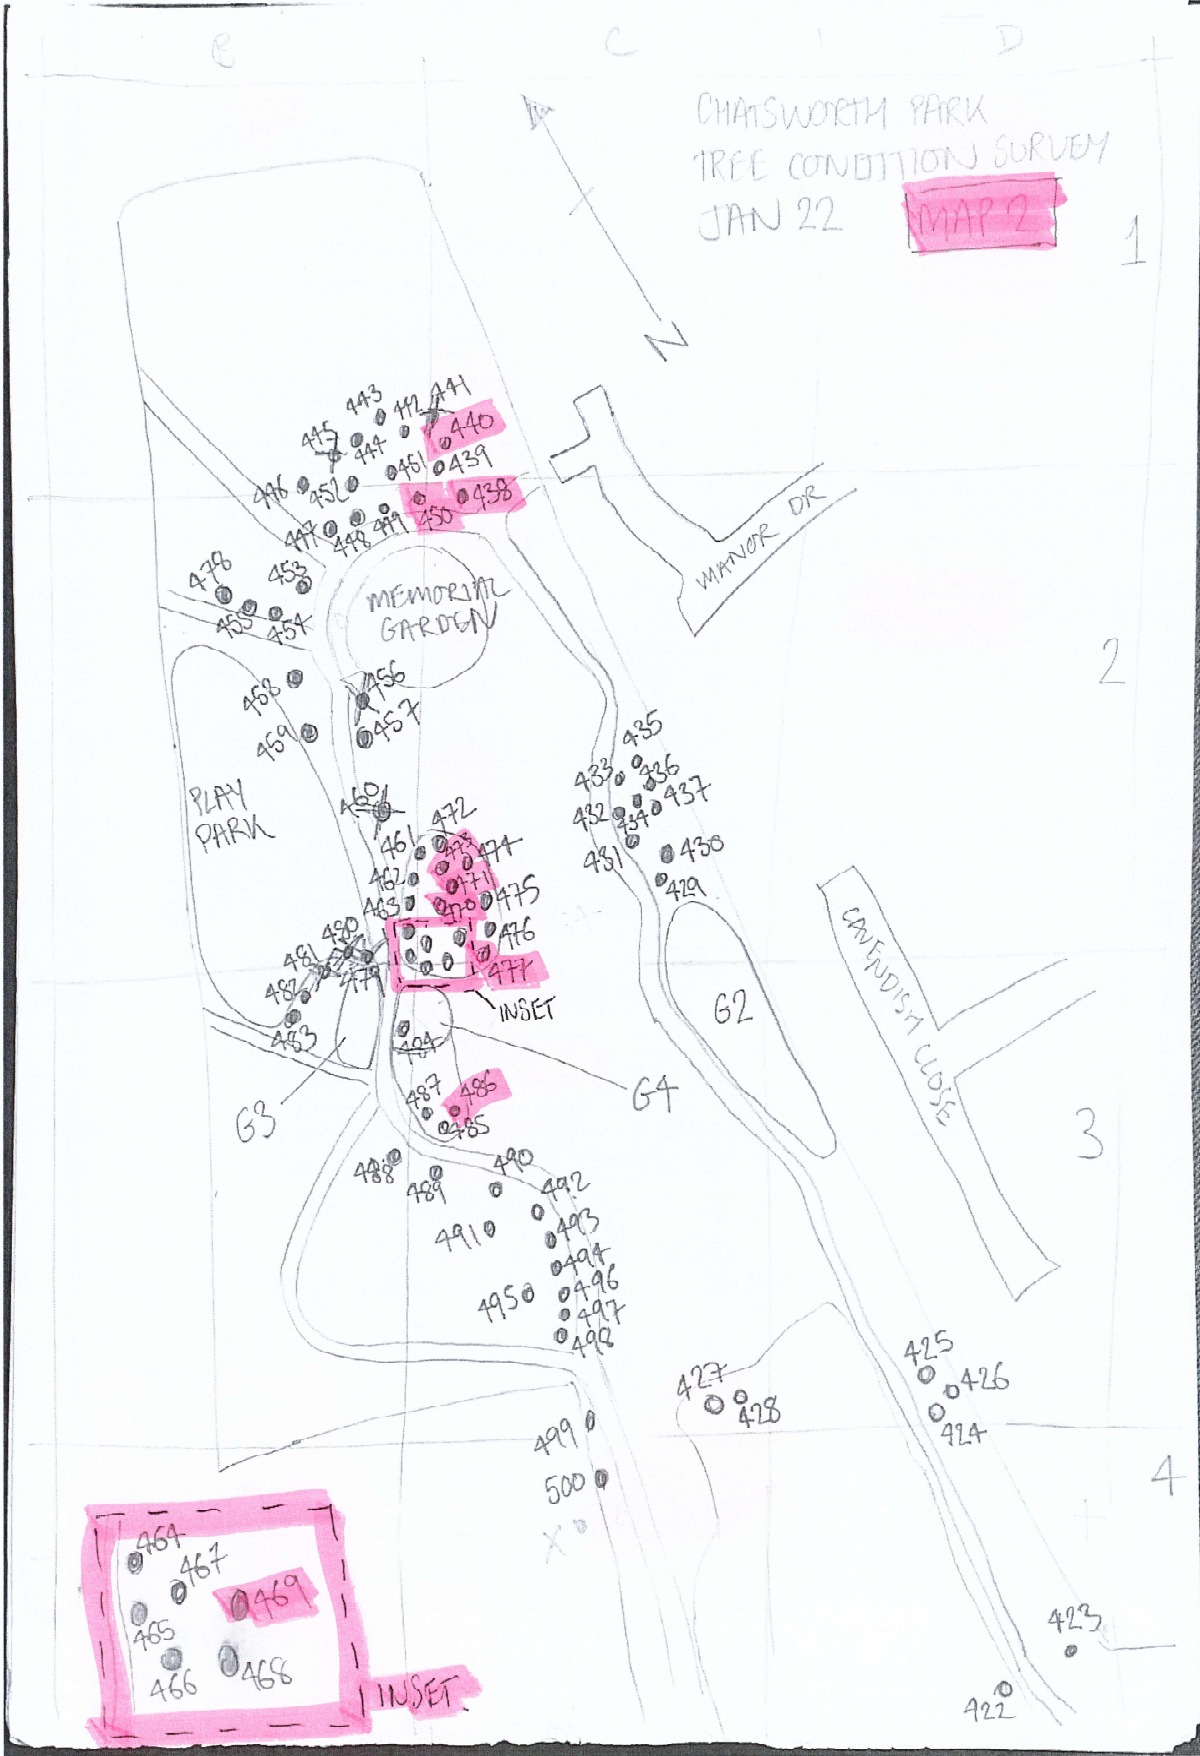

CHATS WORTH PARK
TREE CONDITION SURVEY
JAN 22

MAP 2

1

D

E

73
x DEAD
STEM
PINK X

69

CHATSWORTH PARK
TREE CONDITION SURVEY
JAN 22

MAP 4

7

74

75

76

77

69

100

80

78

79

81

8

83

84

82

THE COPSE
TELESCOMBE CLIFFS
TREE CONDITION SURVEY
JAN 22

MAP 5